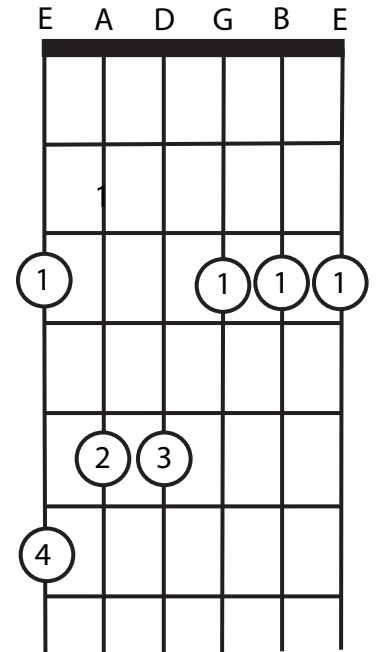

G minor arpeggio on the 3rd fret. This is the em minor form barred at the 3rd fret.

G minor 7 arpeggiated on 3rd fret