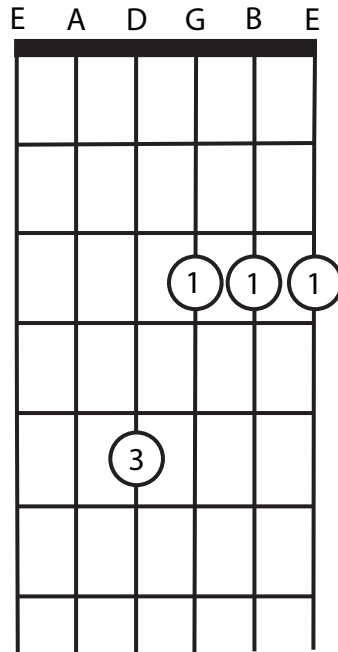

G minor arpeggio on the 3rd fret. This is the em minor form barred at the 3rd fret.

G minor 7 arpeggiated on 3rd fret